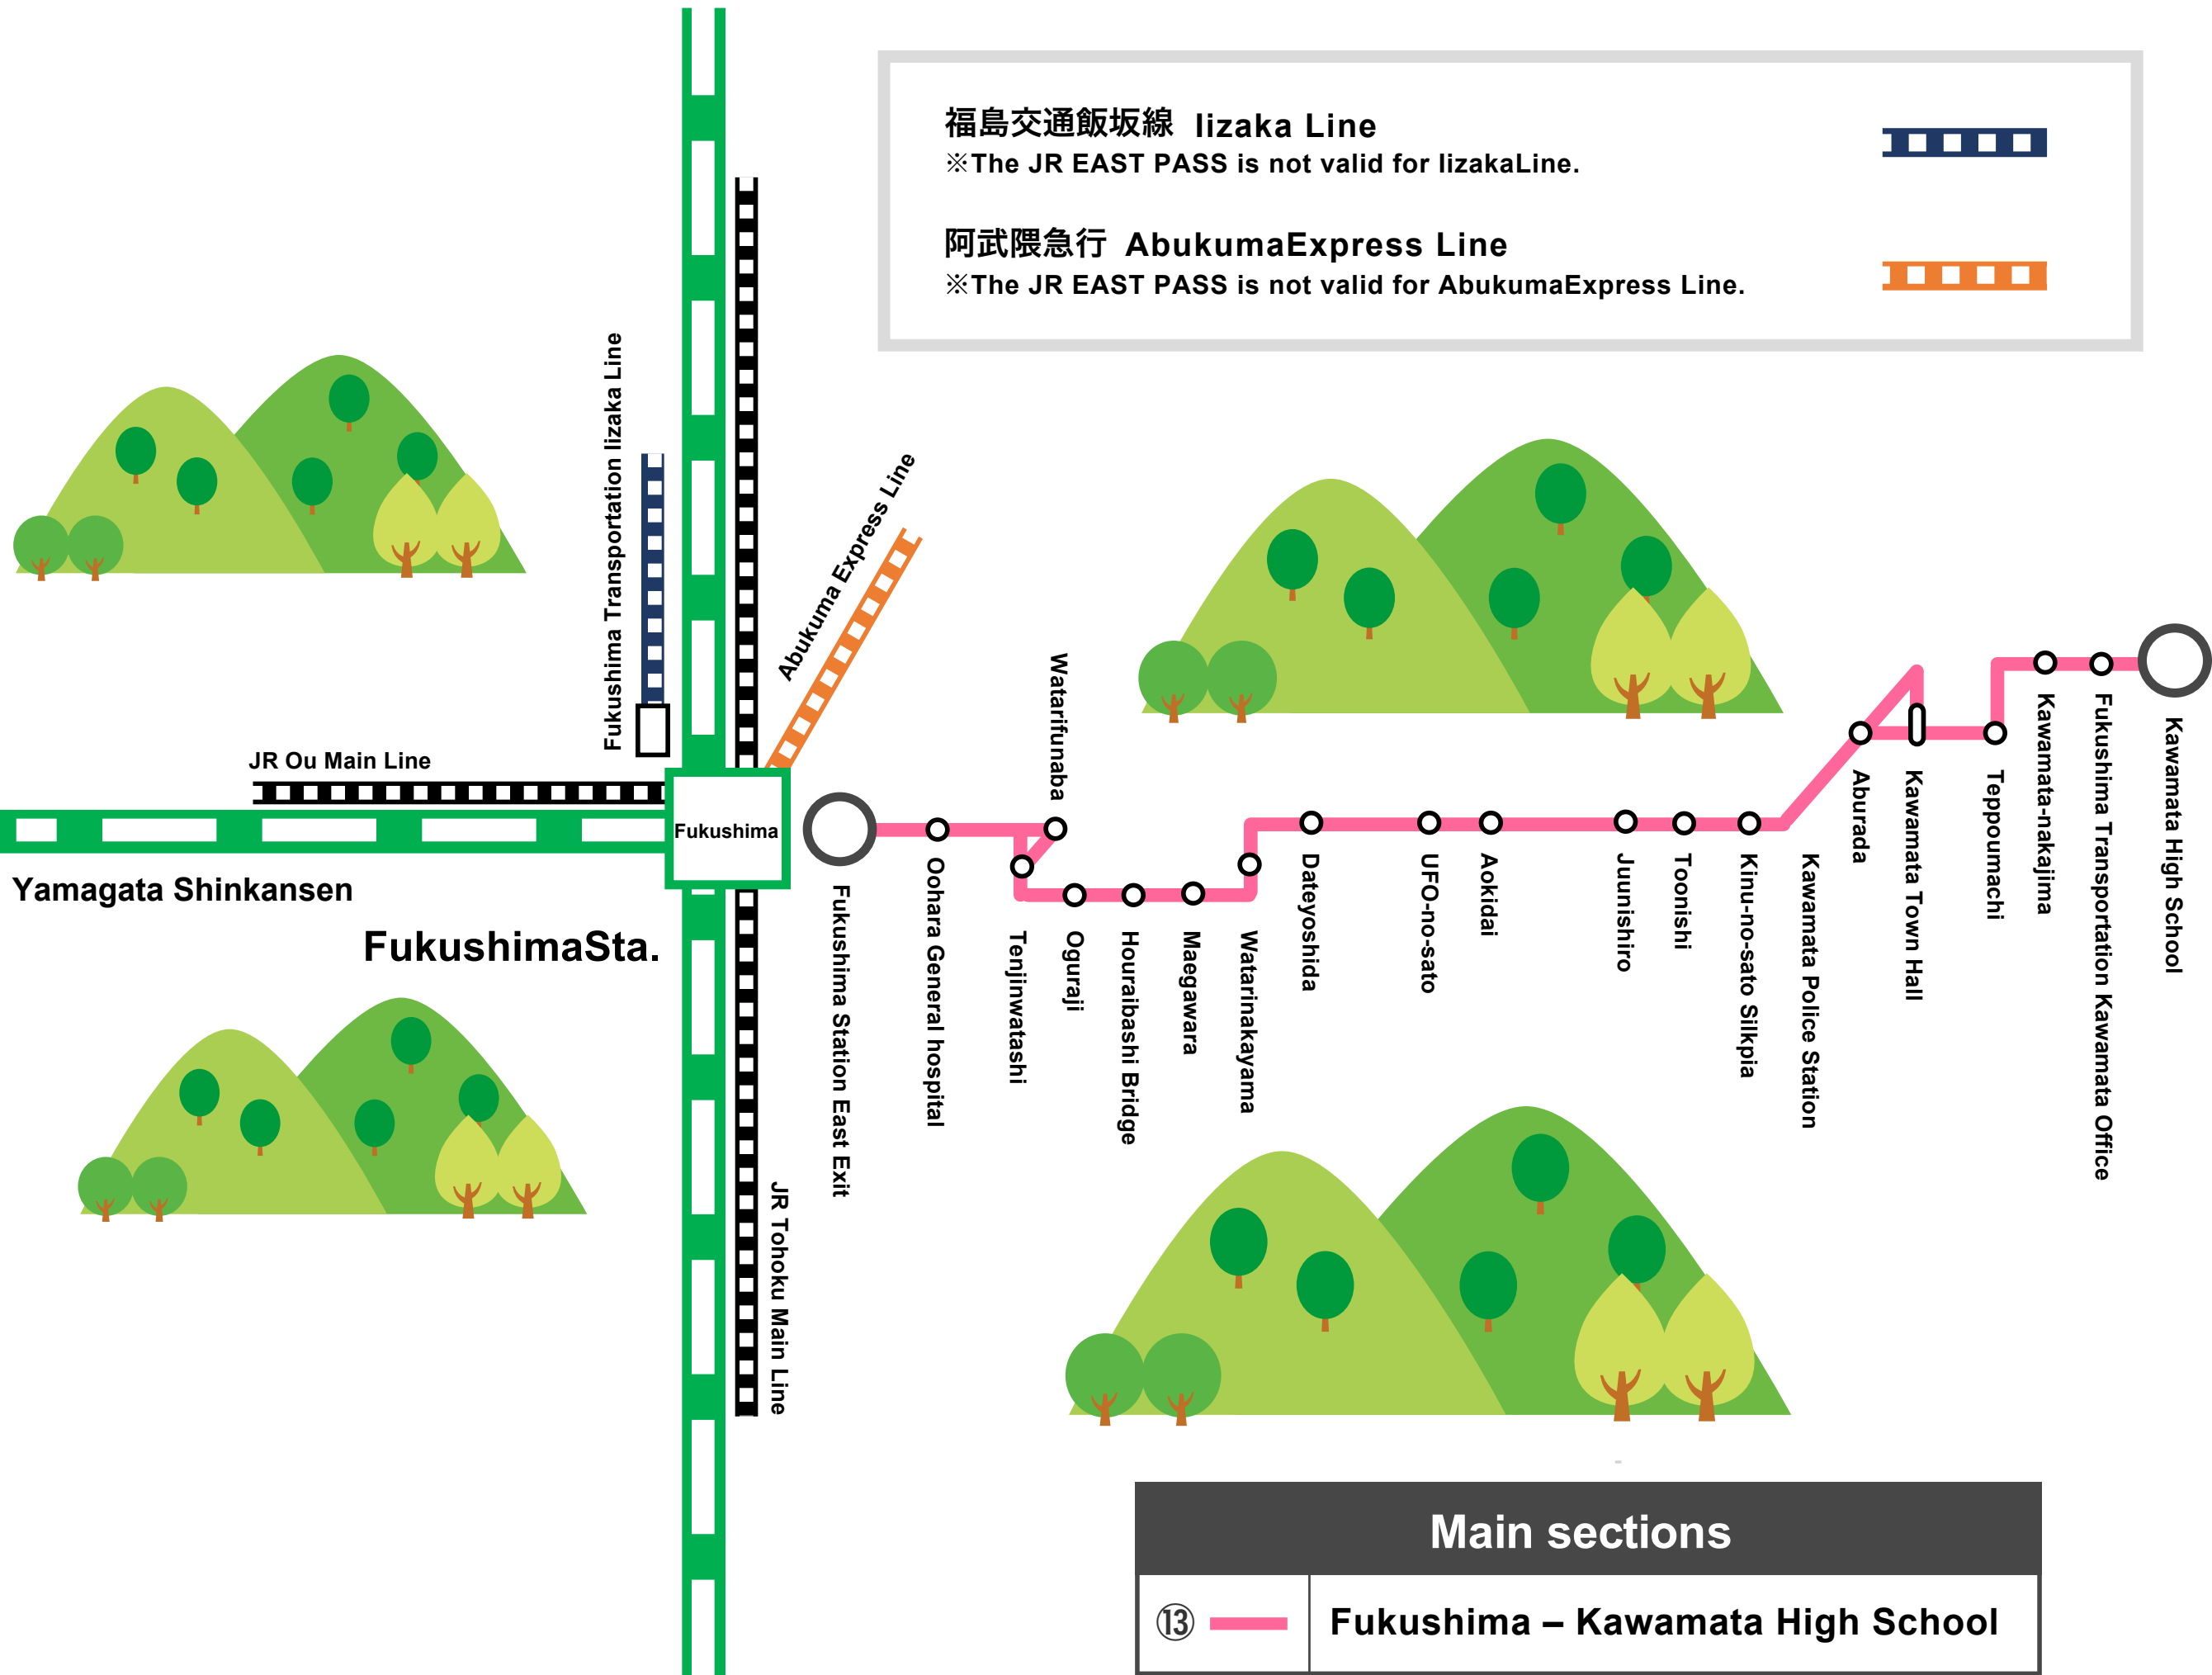

Tohoku Shinkansen

福島交通飯坂線 Iizaka Line

※The JR EAST PASS is not valid for Iizaka Line.

阿武隈急行 Abukuma Express Line

※The JR EAST PASS is not valid for Abukuma Express Line.

JR Ou Main Line

Fukushima Transportation Iizaka Line

Abukuma Express Line

Fukushima

Fukushima Station East Exit

Oohara General hospital

Tenjinwatashi

Watarifunaba

Oguraji

Houraibashi Bridge

Maegawara

Watarinakayama

Dateyoshida

UFO-no-sato

Aokidai

Juunishiro

Toonishi

Kinu-no-sato Silkpia

Kawamata Police Station

Aburada

Kawamata Town Hall

Teppoumachi

Kawamata-nakajima

Fukushima Transportation Kawamata Office

Kawamata High School

Main sections